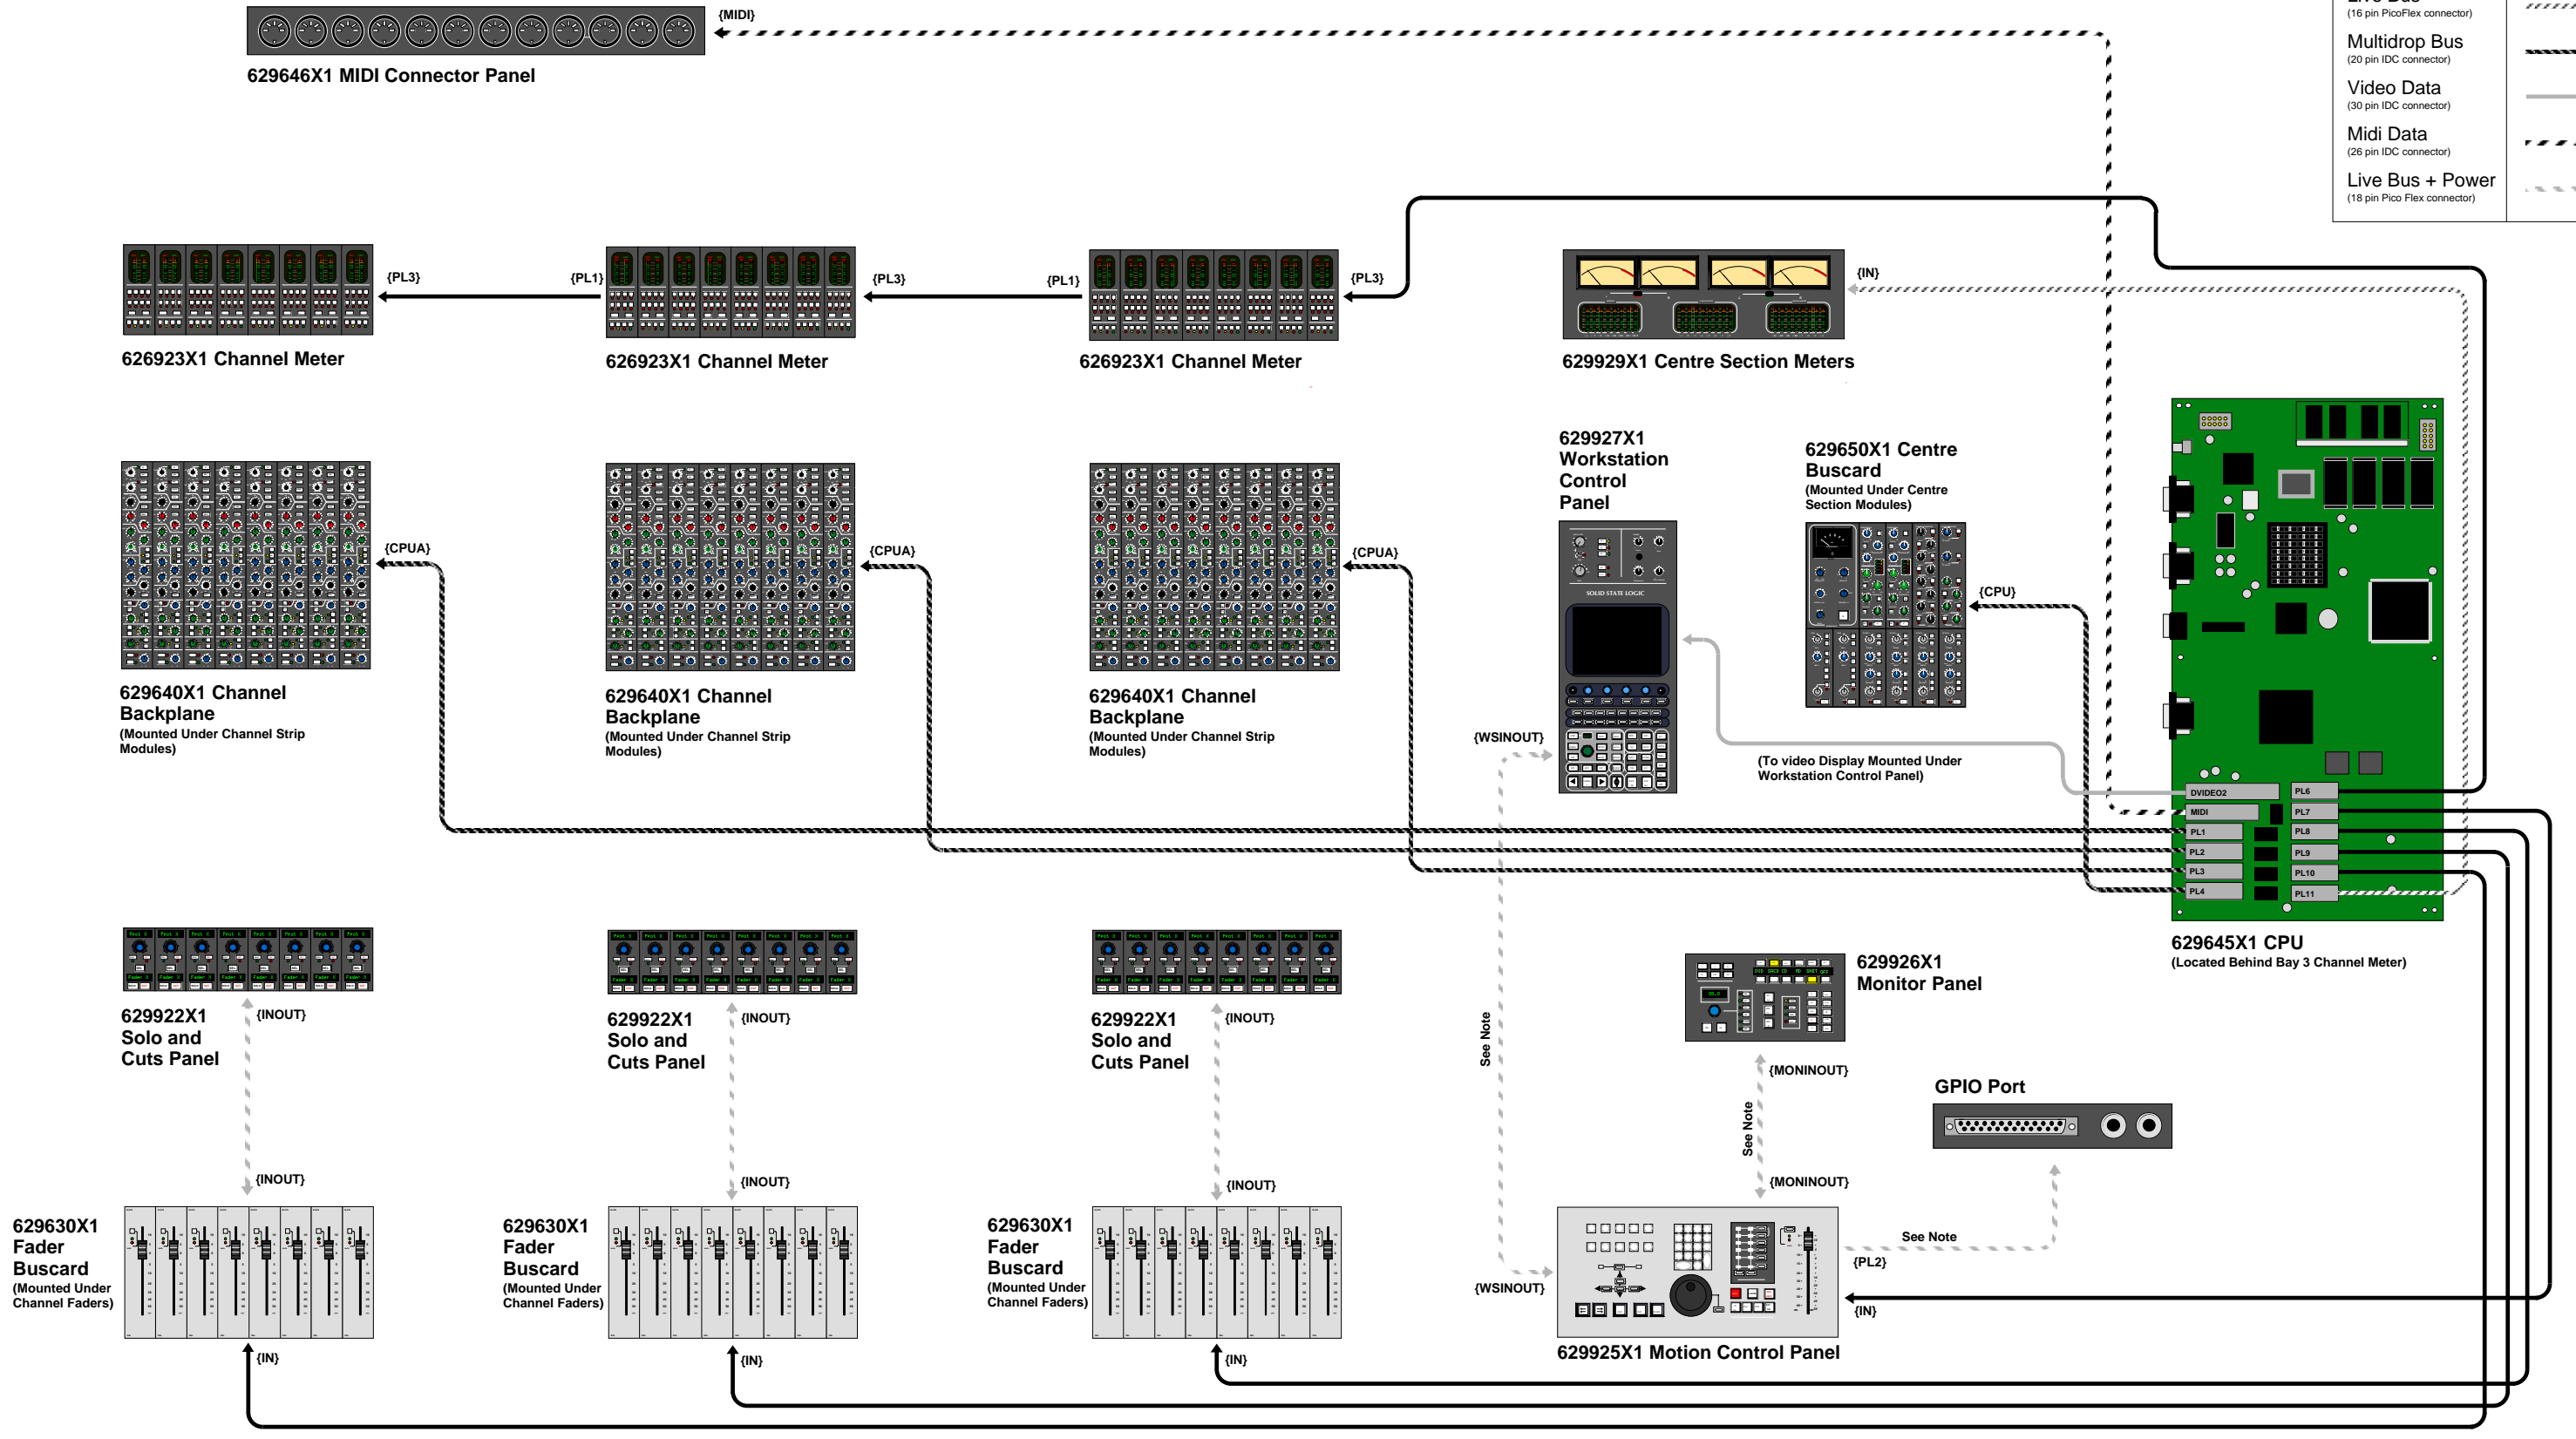

AWS 900 CONTROL OVERVIEW

Symbol Key	
Connector Label	{x}
Live Bus (16 pin IDC connector)	—————
Live Bus (16 pin PicoFlex connector)	—————
Multidrop Bus (20 pin IDC connector)	—————
Video Data (30 pin IDC connector)	—————
Midi Data (26 pin IDC connector)	—————
Live Bus + Power (18 pin Pico Flex connector)	—————

Note
Live bus data from CPU port PL7 takes the following route:
 Motion Control Panel → Workstation Control Panel → Motion Control Panel
 Monitor Panel → Motion Control Panel → GPIO Port