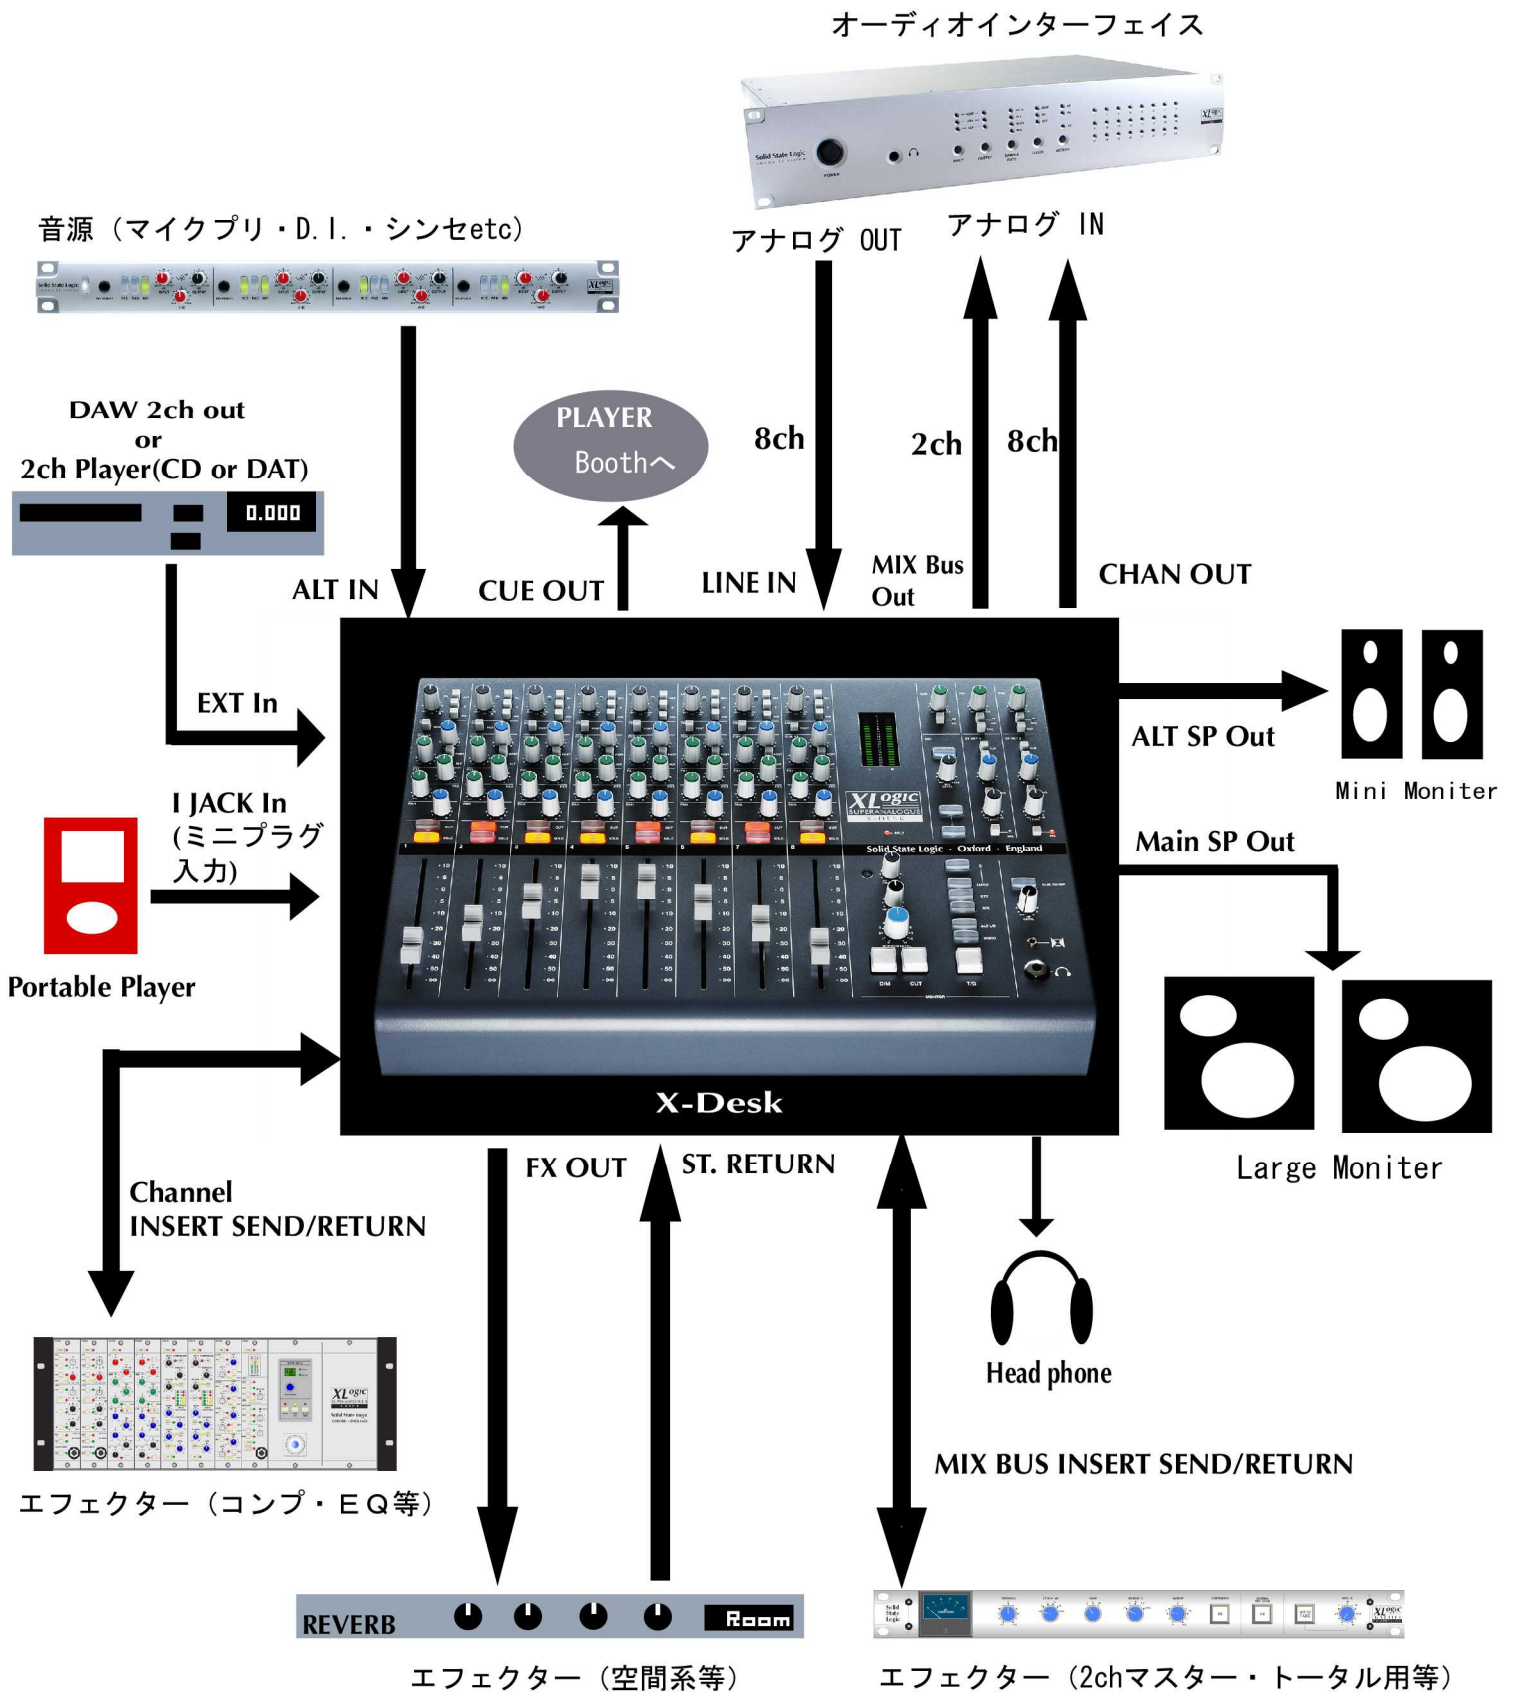

X-Desk Connection

Solid State Logic